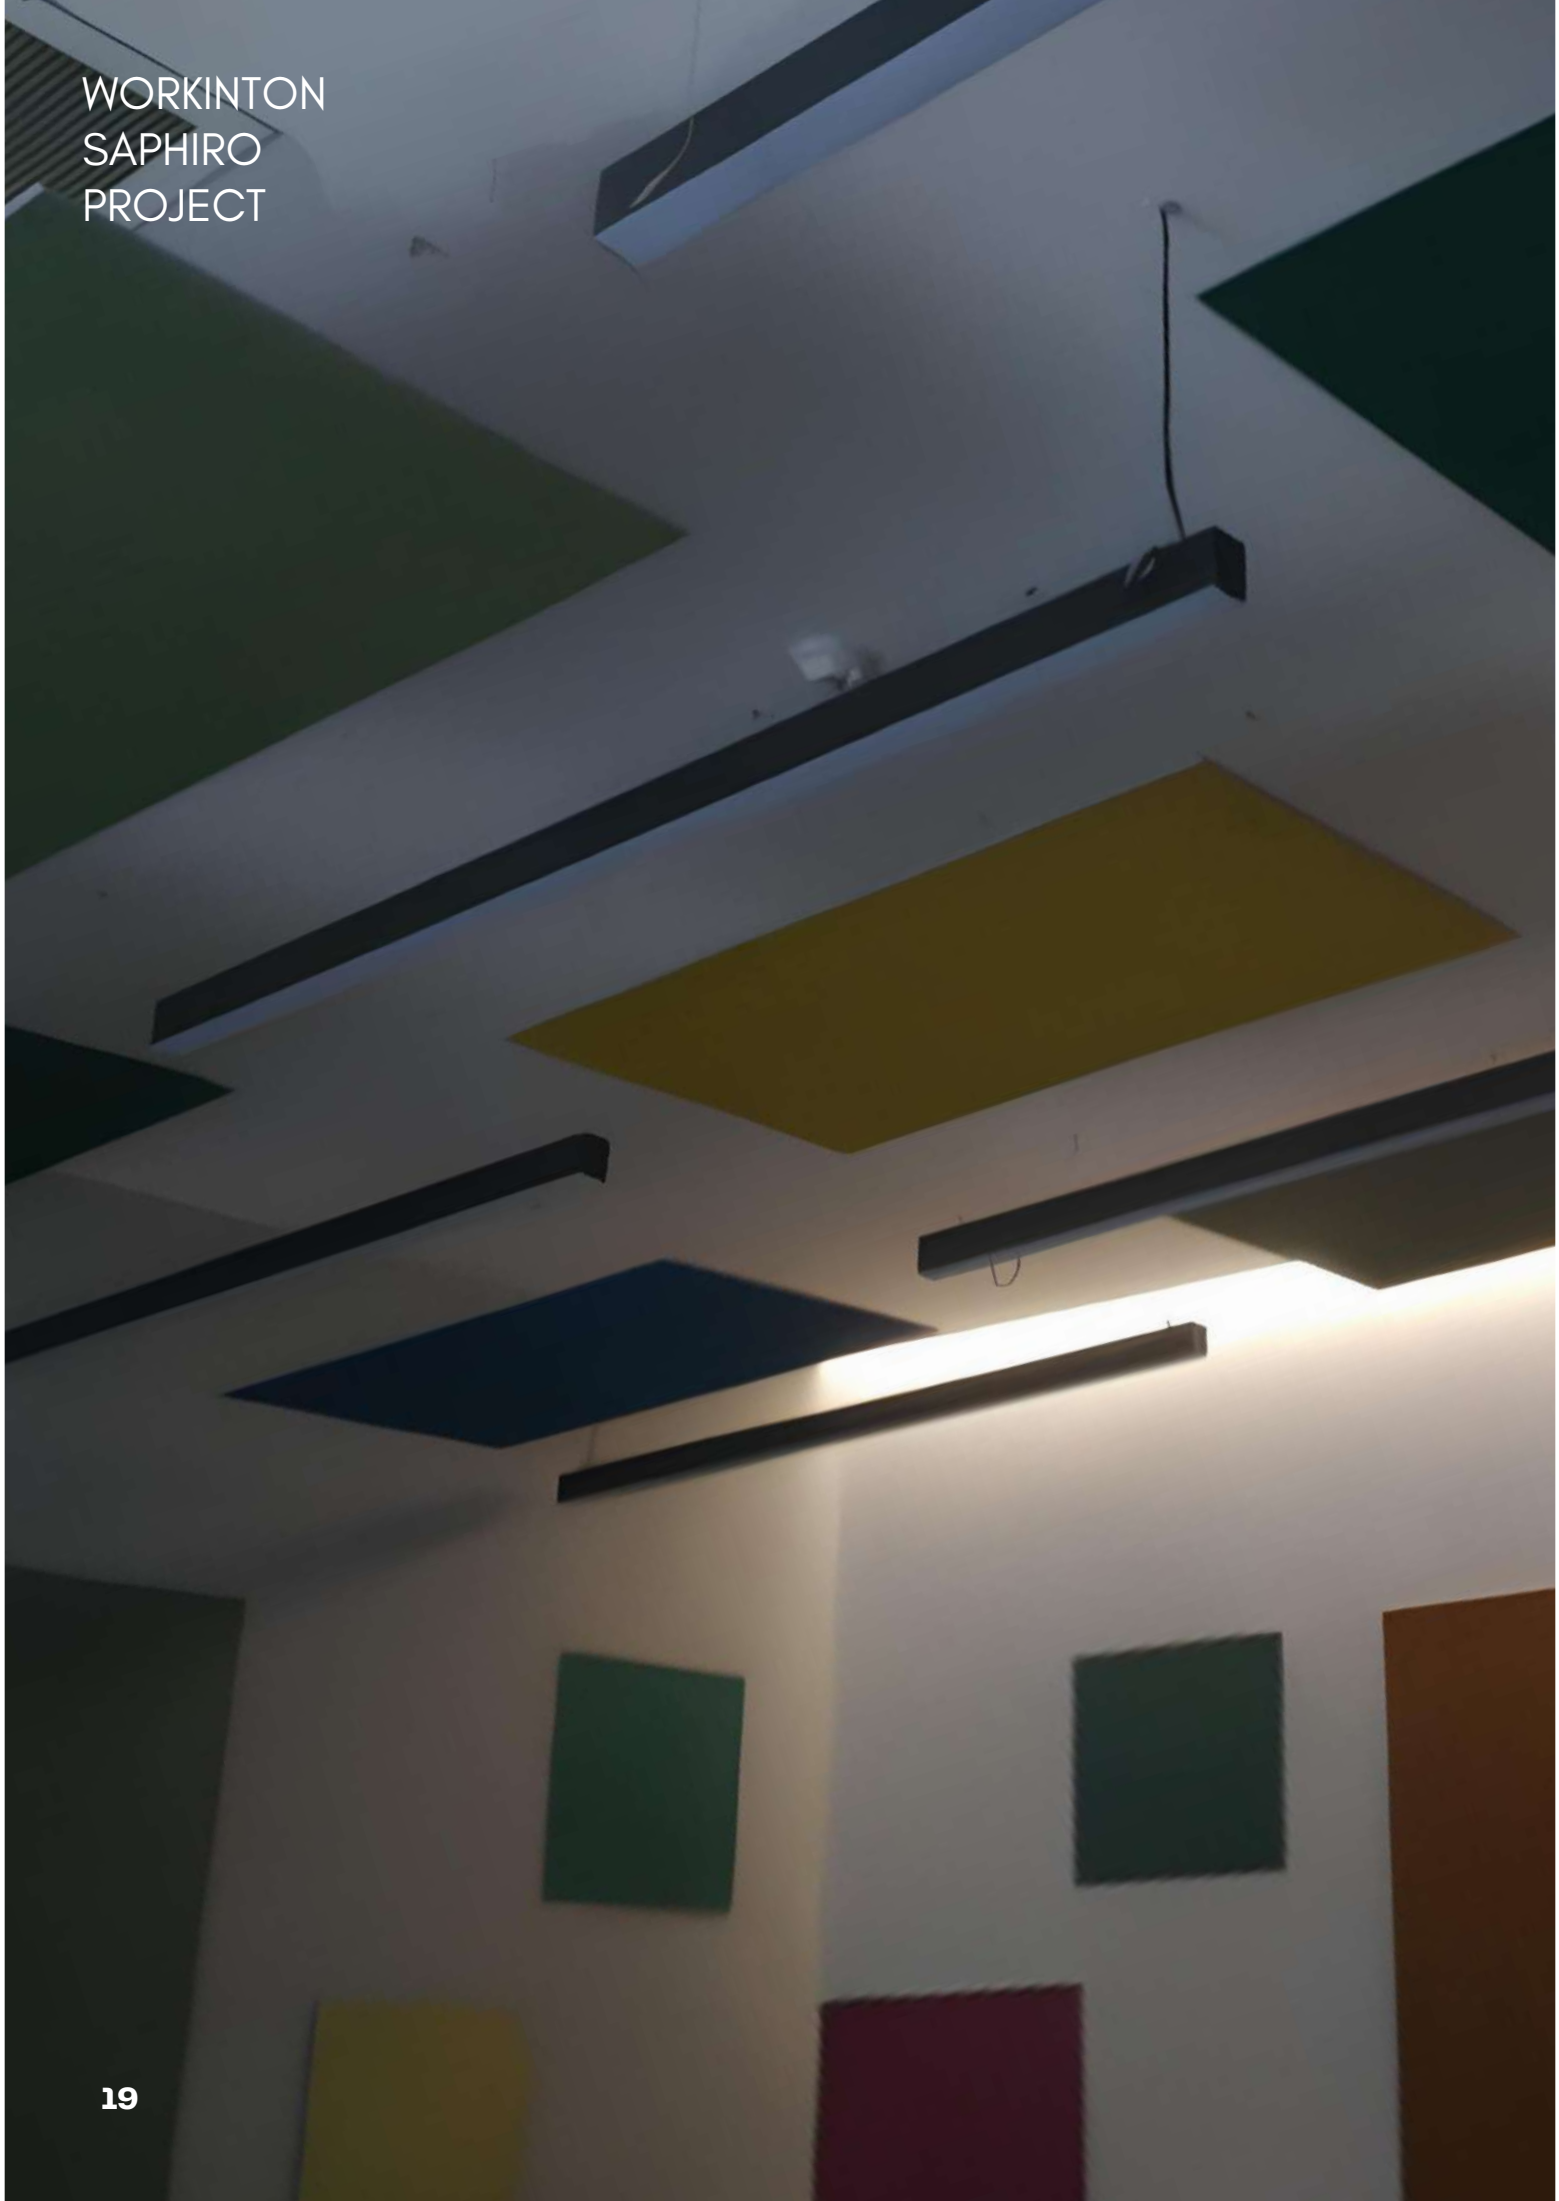

TECHNO-PARK
PROJECT

ACOUSTIC LIGHTING DESIGNS

ACOUSTIC CEILING CLADDINGS

ACOUSTIC CEILING PANELS

SUSPENDED CEILING PANELS

ACOUSTIC CEILING CURTAINS

The image shows a modern office space. The ceiling is a prominent feature, consisting of a grid of white lines forming square panels, each filled with a black, diamond-shaped acoustic mesh. Below the ceiling, the office is furnished with light-colored wooden desks and chairs. A large window on the right side of the frame provides a view of a dense urban skyline with various skyscrapers under a clear sky. The lighting is bright, suggesting daytime.