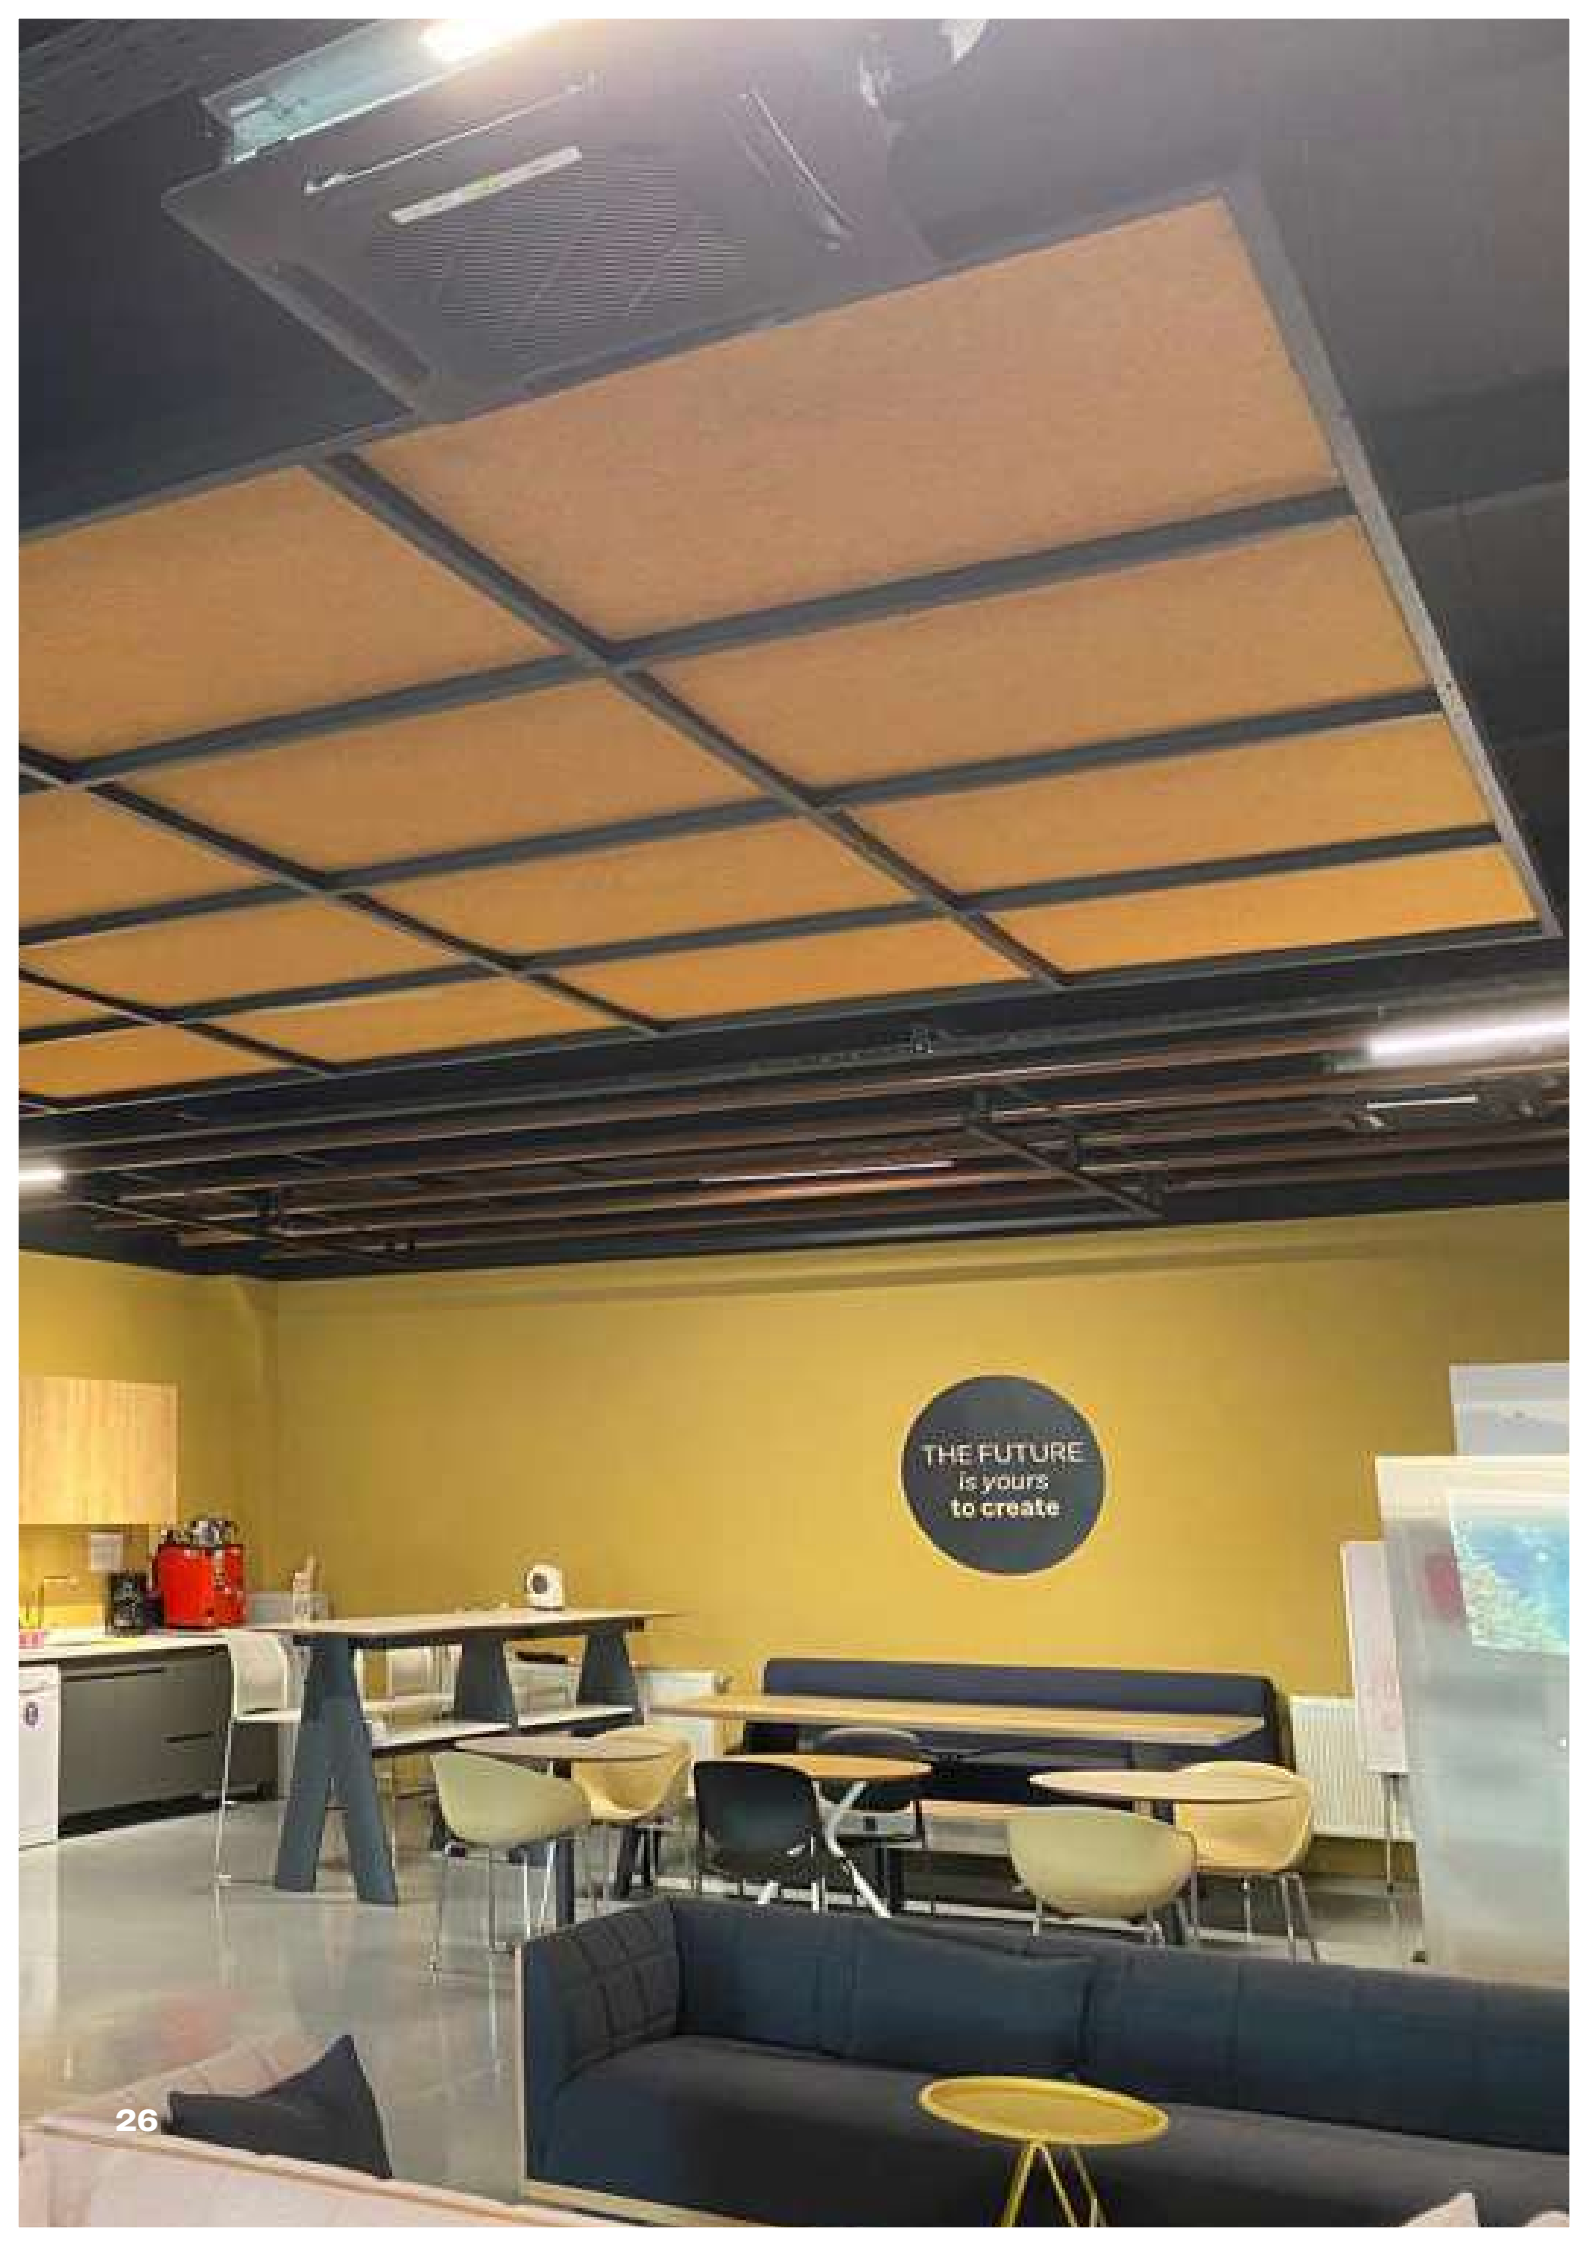

TECHNO-PARK
PROJECT

ACOUSTIC LIGHTING DESIGNS

ACOUSTIC CEILING CLADDINGS

ACOUSTIC CEILING PANELS

SUSPENDED CEILING PANELS

ACOUSTIC CEILING CURTAINS

The image shows a modern office space. The ceiling is a prominent feature, consisting of a grid of white lines forming square panels, each filled with a black, diamond-shaped acoustic mesh. Below the ceiling, the office is furnished with light-colored wooden desks and chairs. A large window on the right side of the frame provides a view of a dense urban skyline with various skyscrapers under a clear sky. The lighting is bright, suggesting daytime.