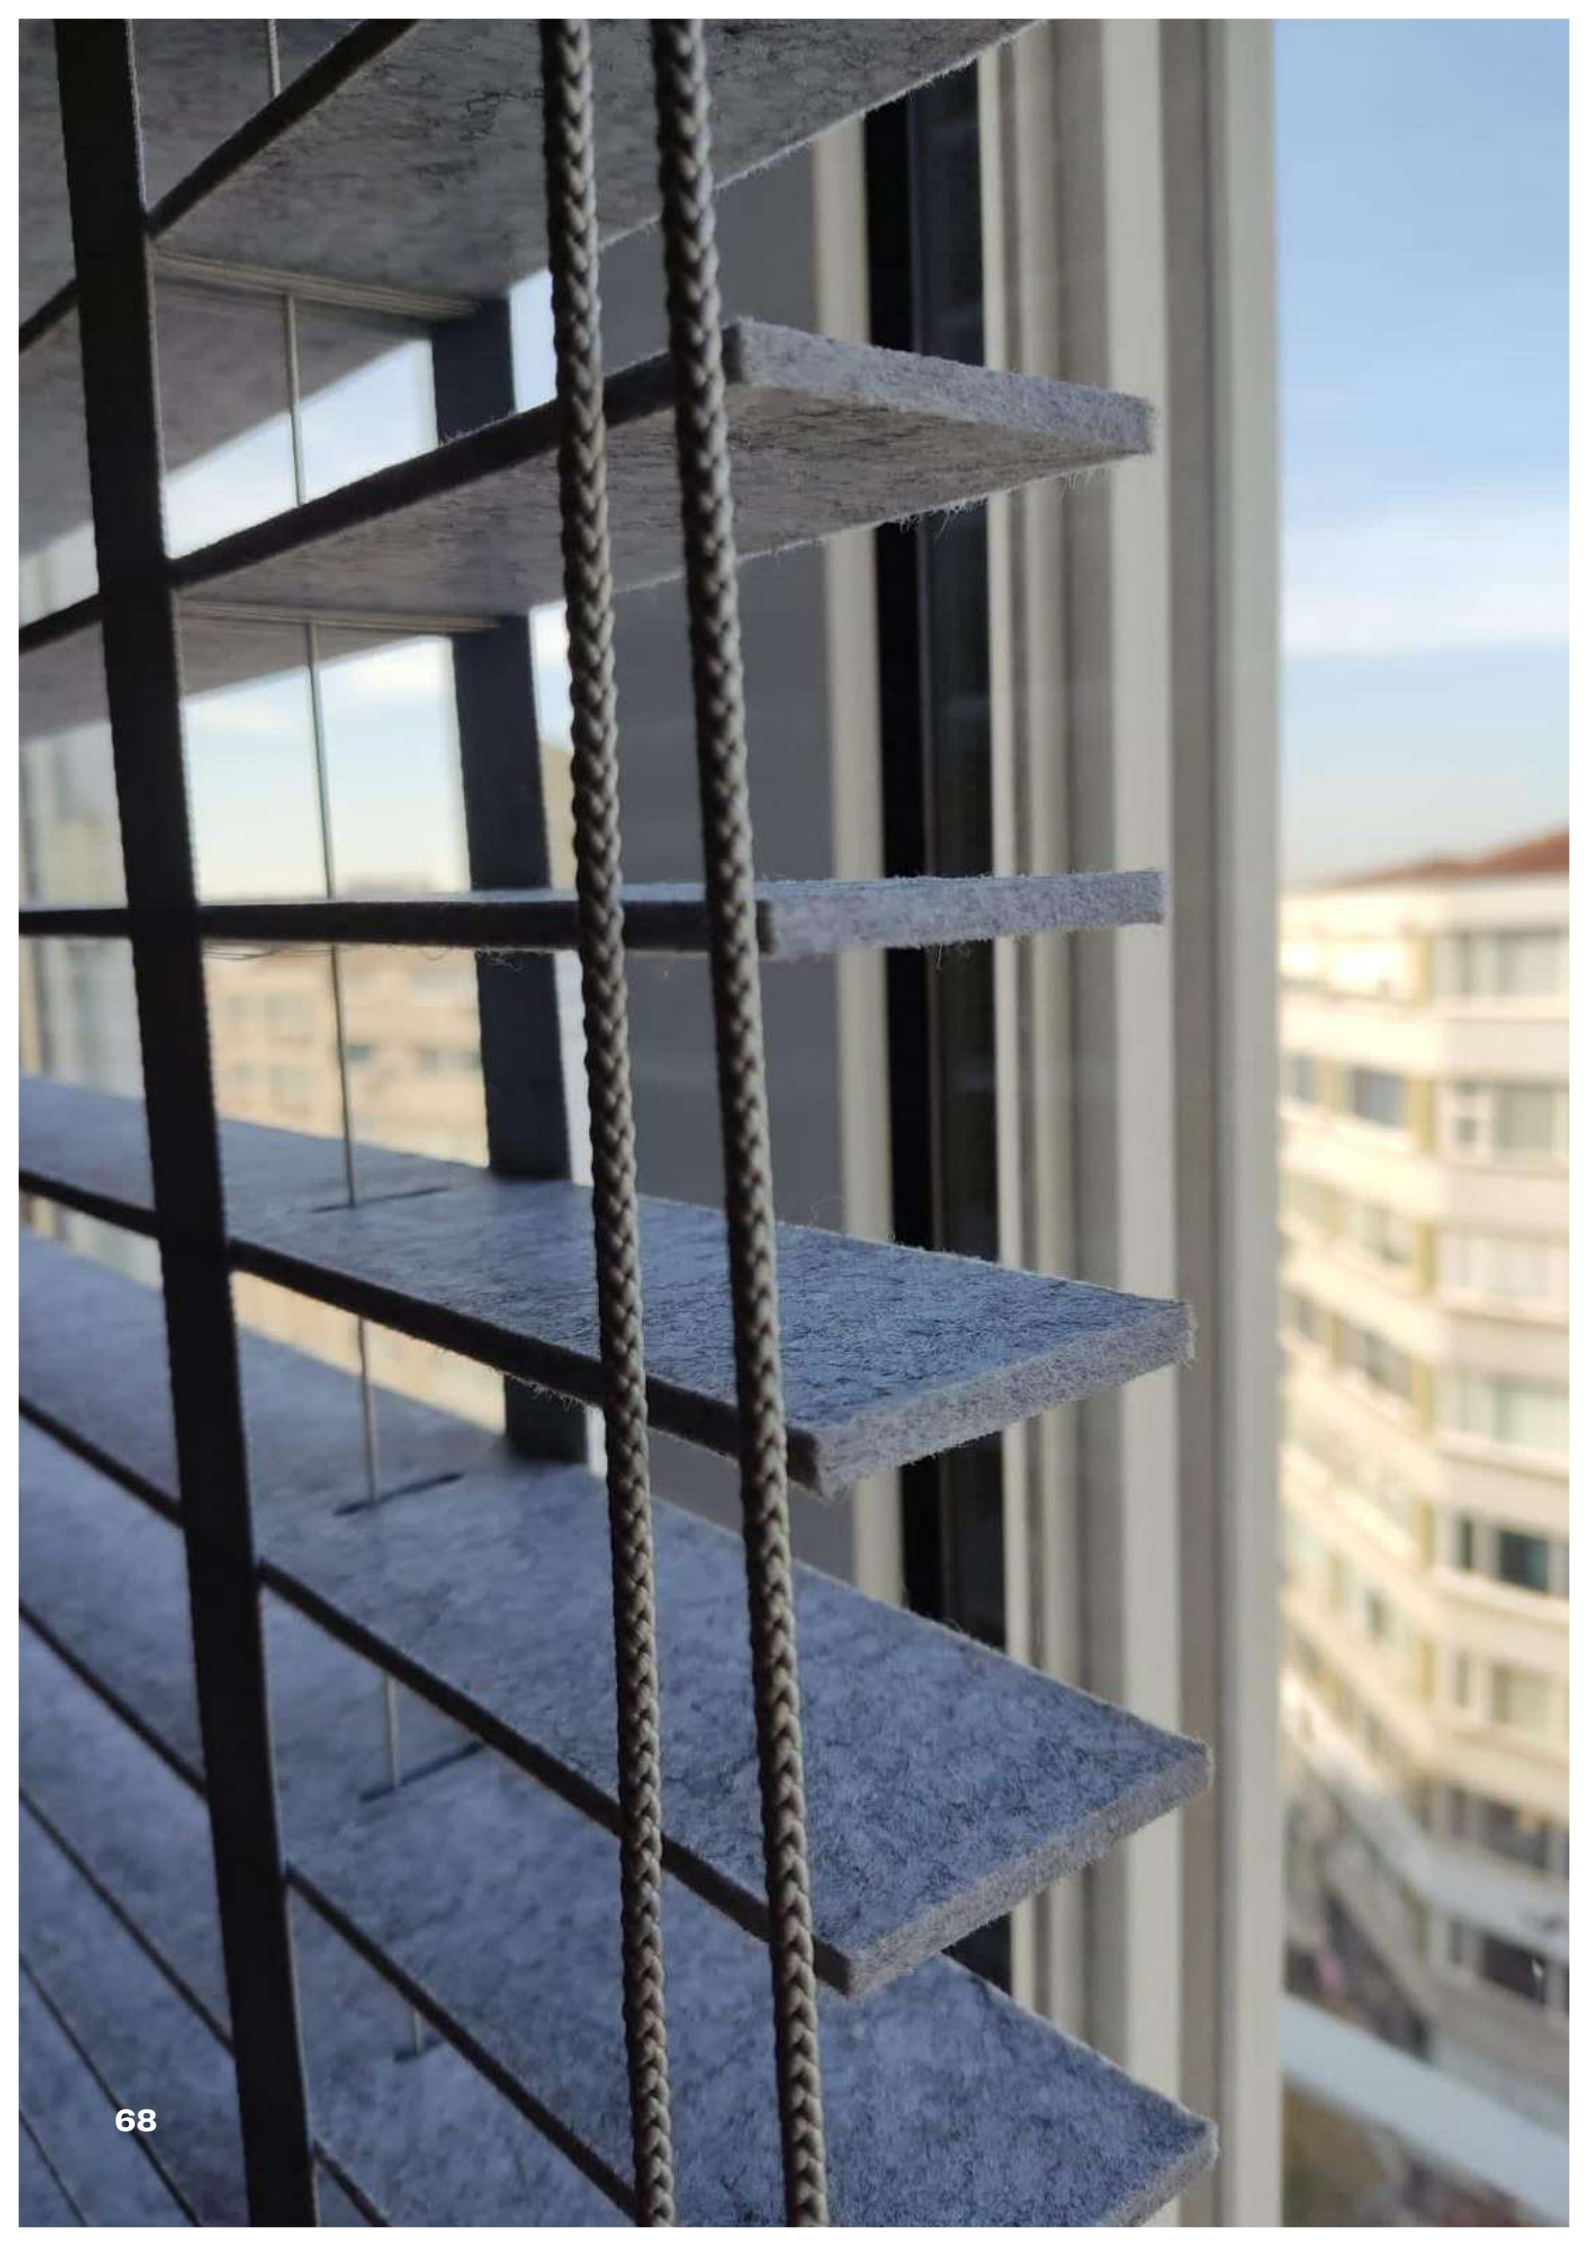

Sound Insulation Curtain
Ses Yalıtımlı Perde

ACOUSTIC BLINDS

A close-up photograph of a dark grey or black acoustic felt vertical blind. The vertical slats are made of a textured, fibrous material. The top of the blind is attached to a silver-colored metal track. The background is a plain, light-colored wall.