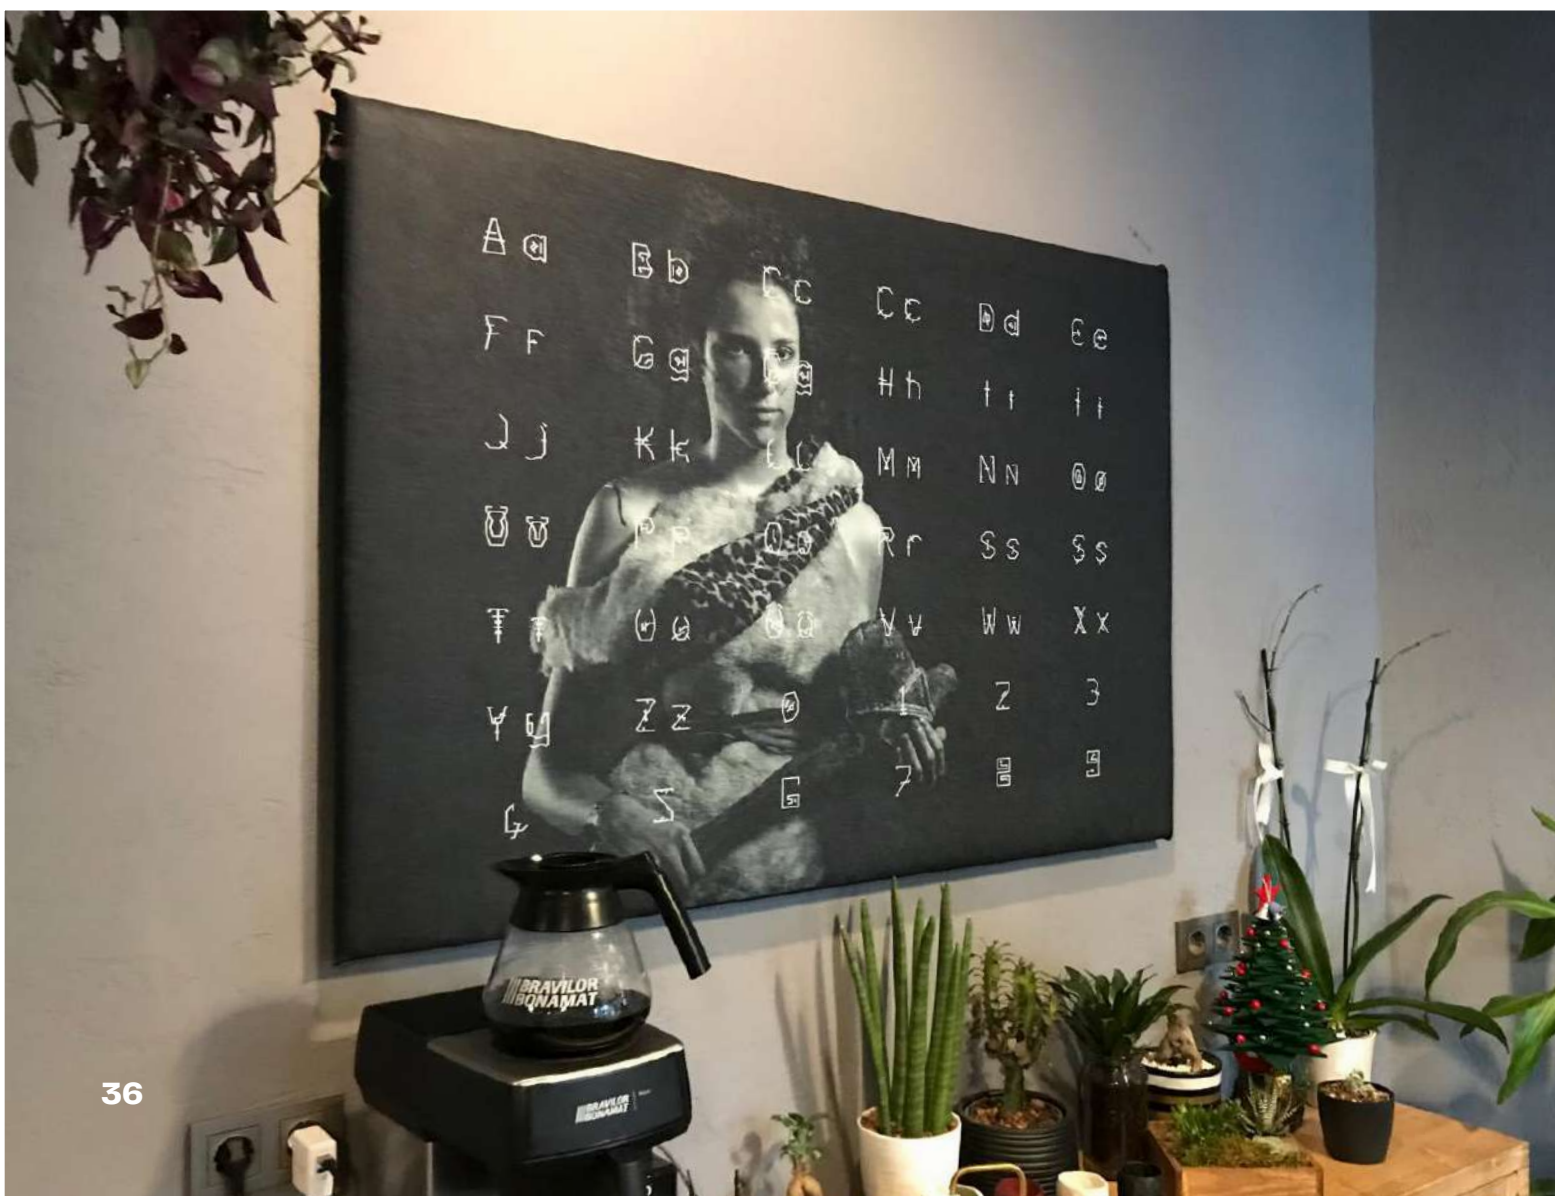

WALL PANELS

WALL CLADDERS

ADNAN POLAT
OFFICE

GEO ACOUSTIC WALL PIECES

A photograph of a theater interior. The wall is covered in vertical, ribbed 3D acoustic panels. A warm, orange light strip is mounted along the top edge of the wall. In the foreground, the back of several orange upholstered seats is visible.