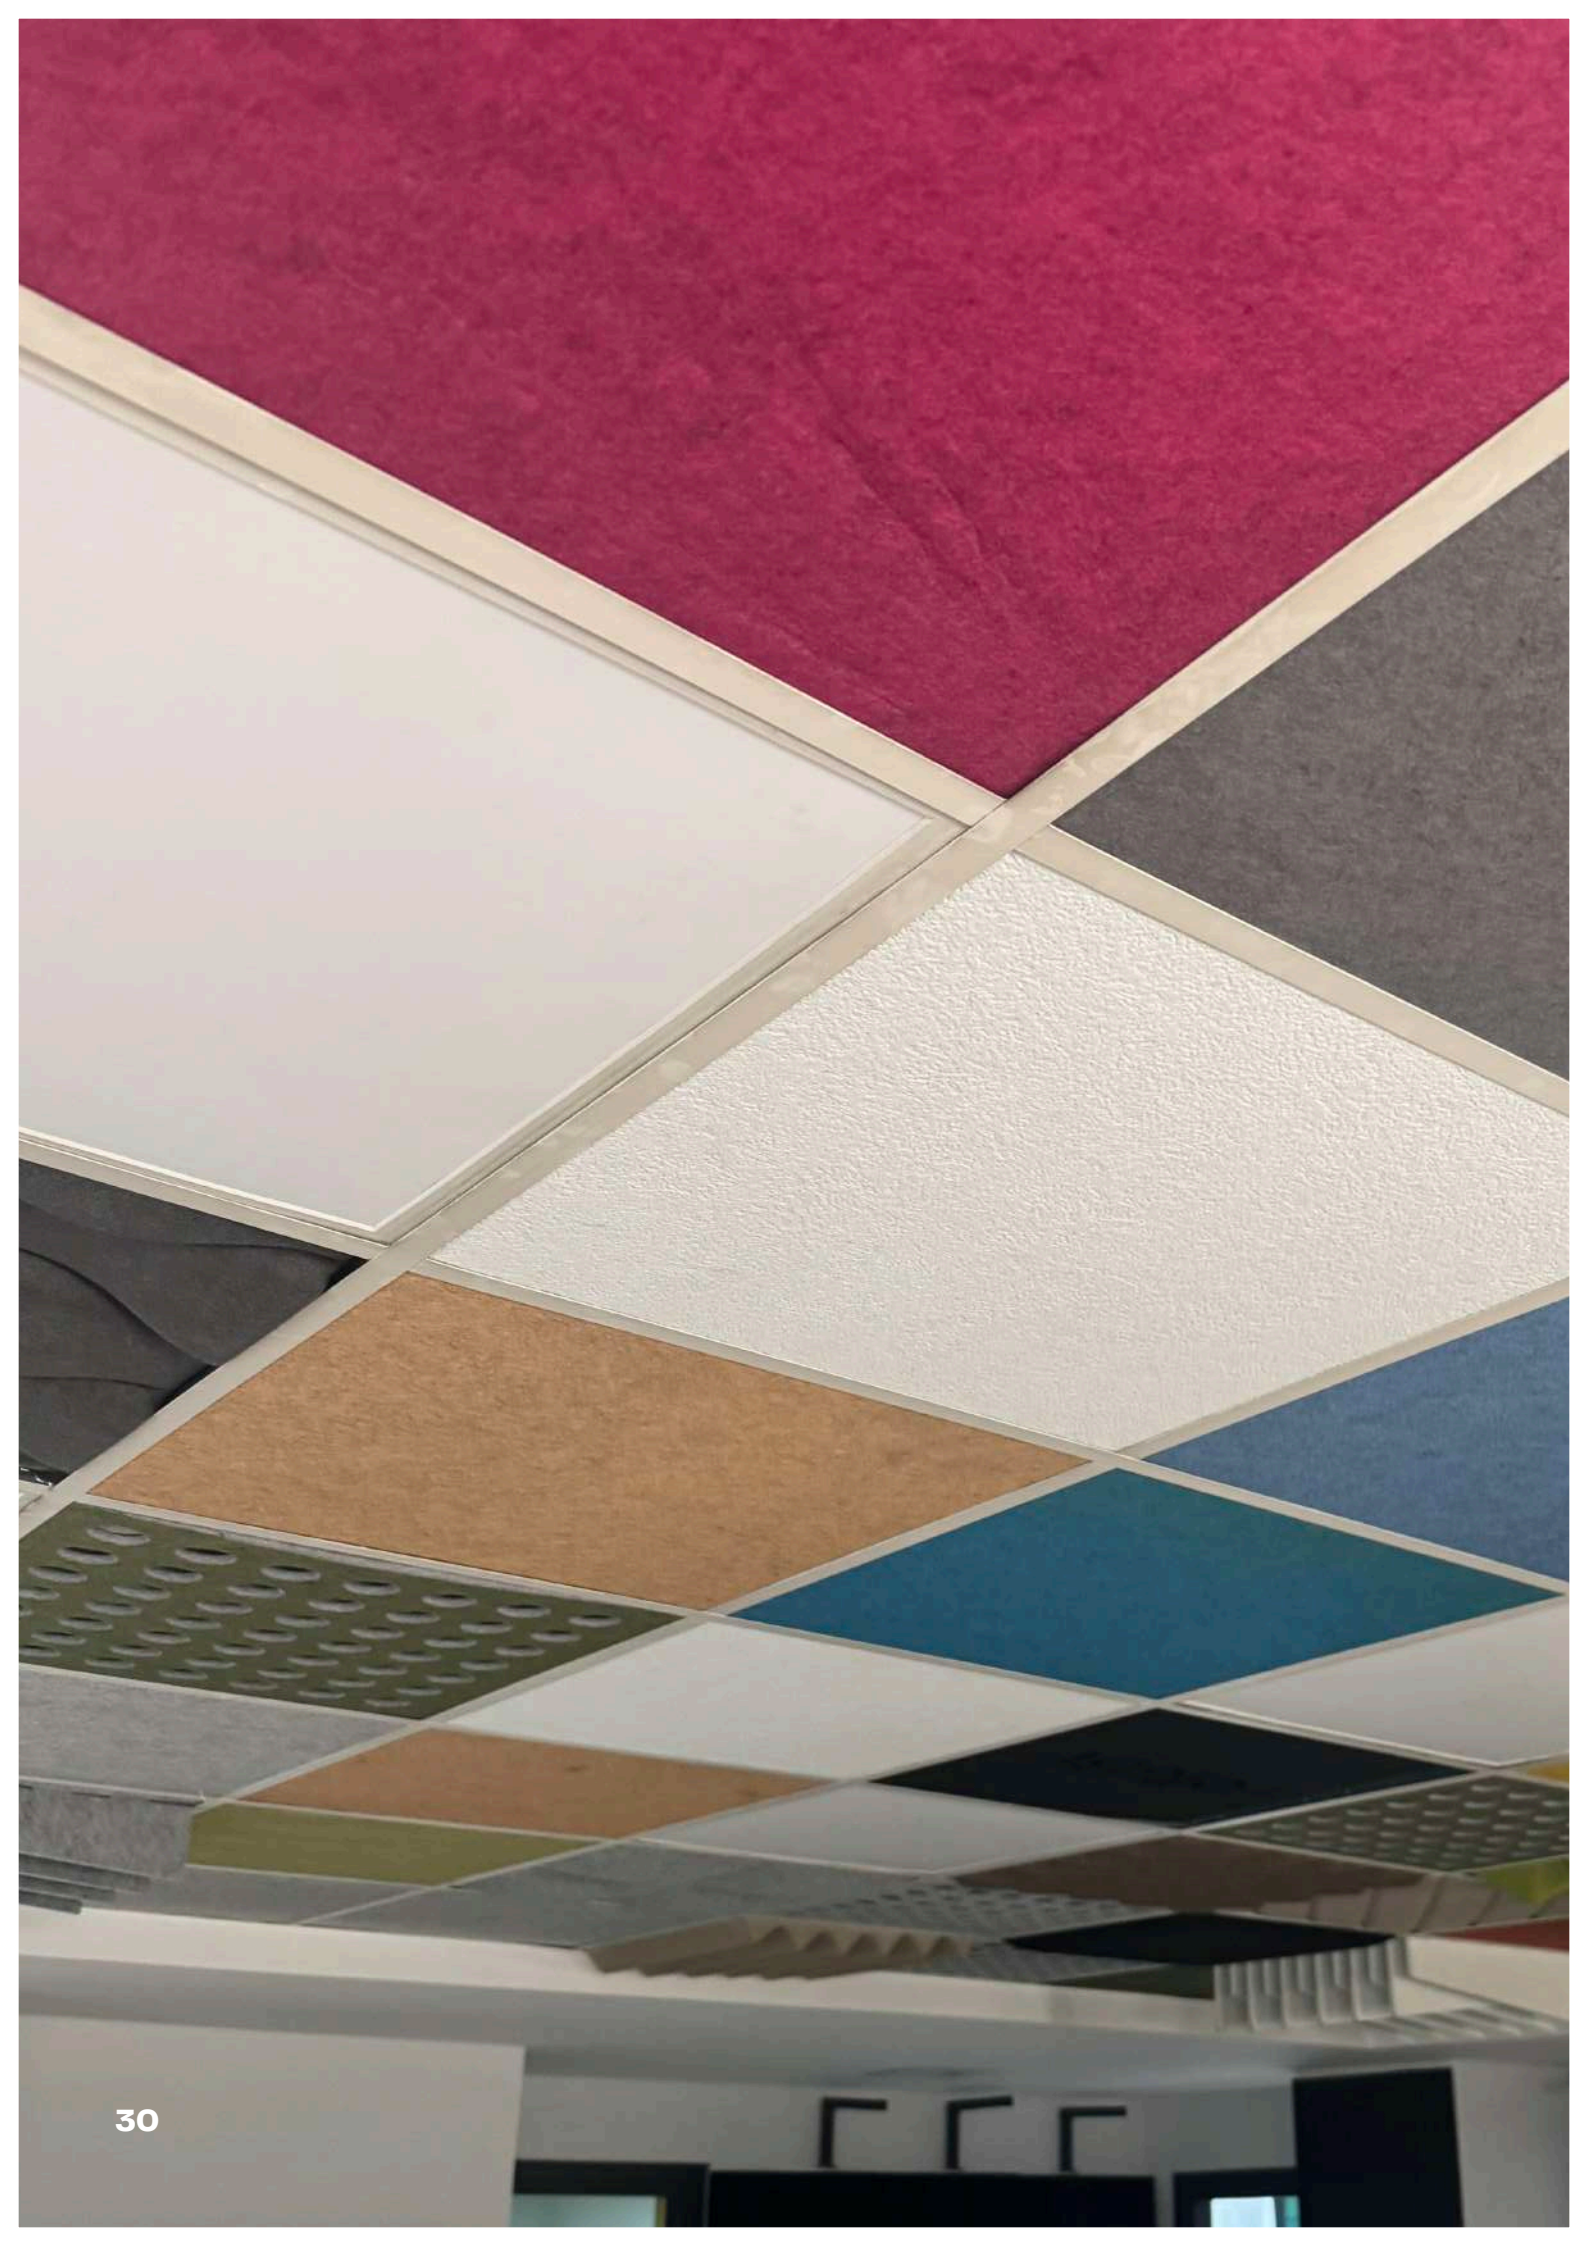

TECHNO-PARK
PROJECT

ACOUSTIC LIGHTING DESIGNS

ACOUSTIC CEILING CLADDINGS

ACOUSTIC CEILING PANELS

SUSPENDED CEILING PANELS

ACOUSTIC CEILING CURTAINS

The image shows a modern office space. The ceiling is a prominent feature, consisting of a grid of white lines forming square panels, each filled with a black, diamond-shaped acoustic mesh. Below the ceiling, the office is furnished with light-colored wooden desks and chairs. A large window on the right side of the frame provides a view of a dense urban skyline with various skyscrapers under a clear sky. The lighting is bright, suggesting daytime.