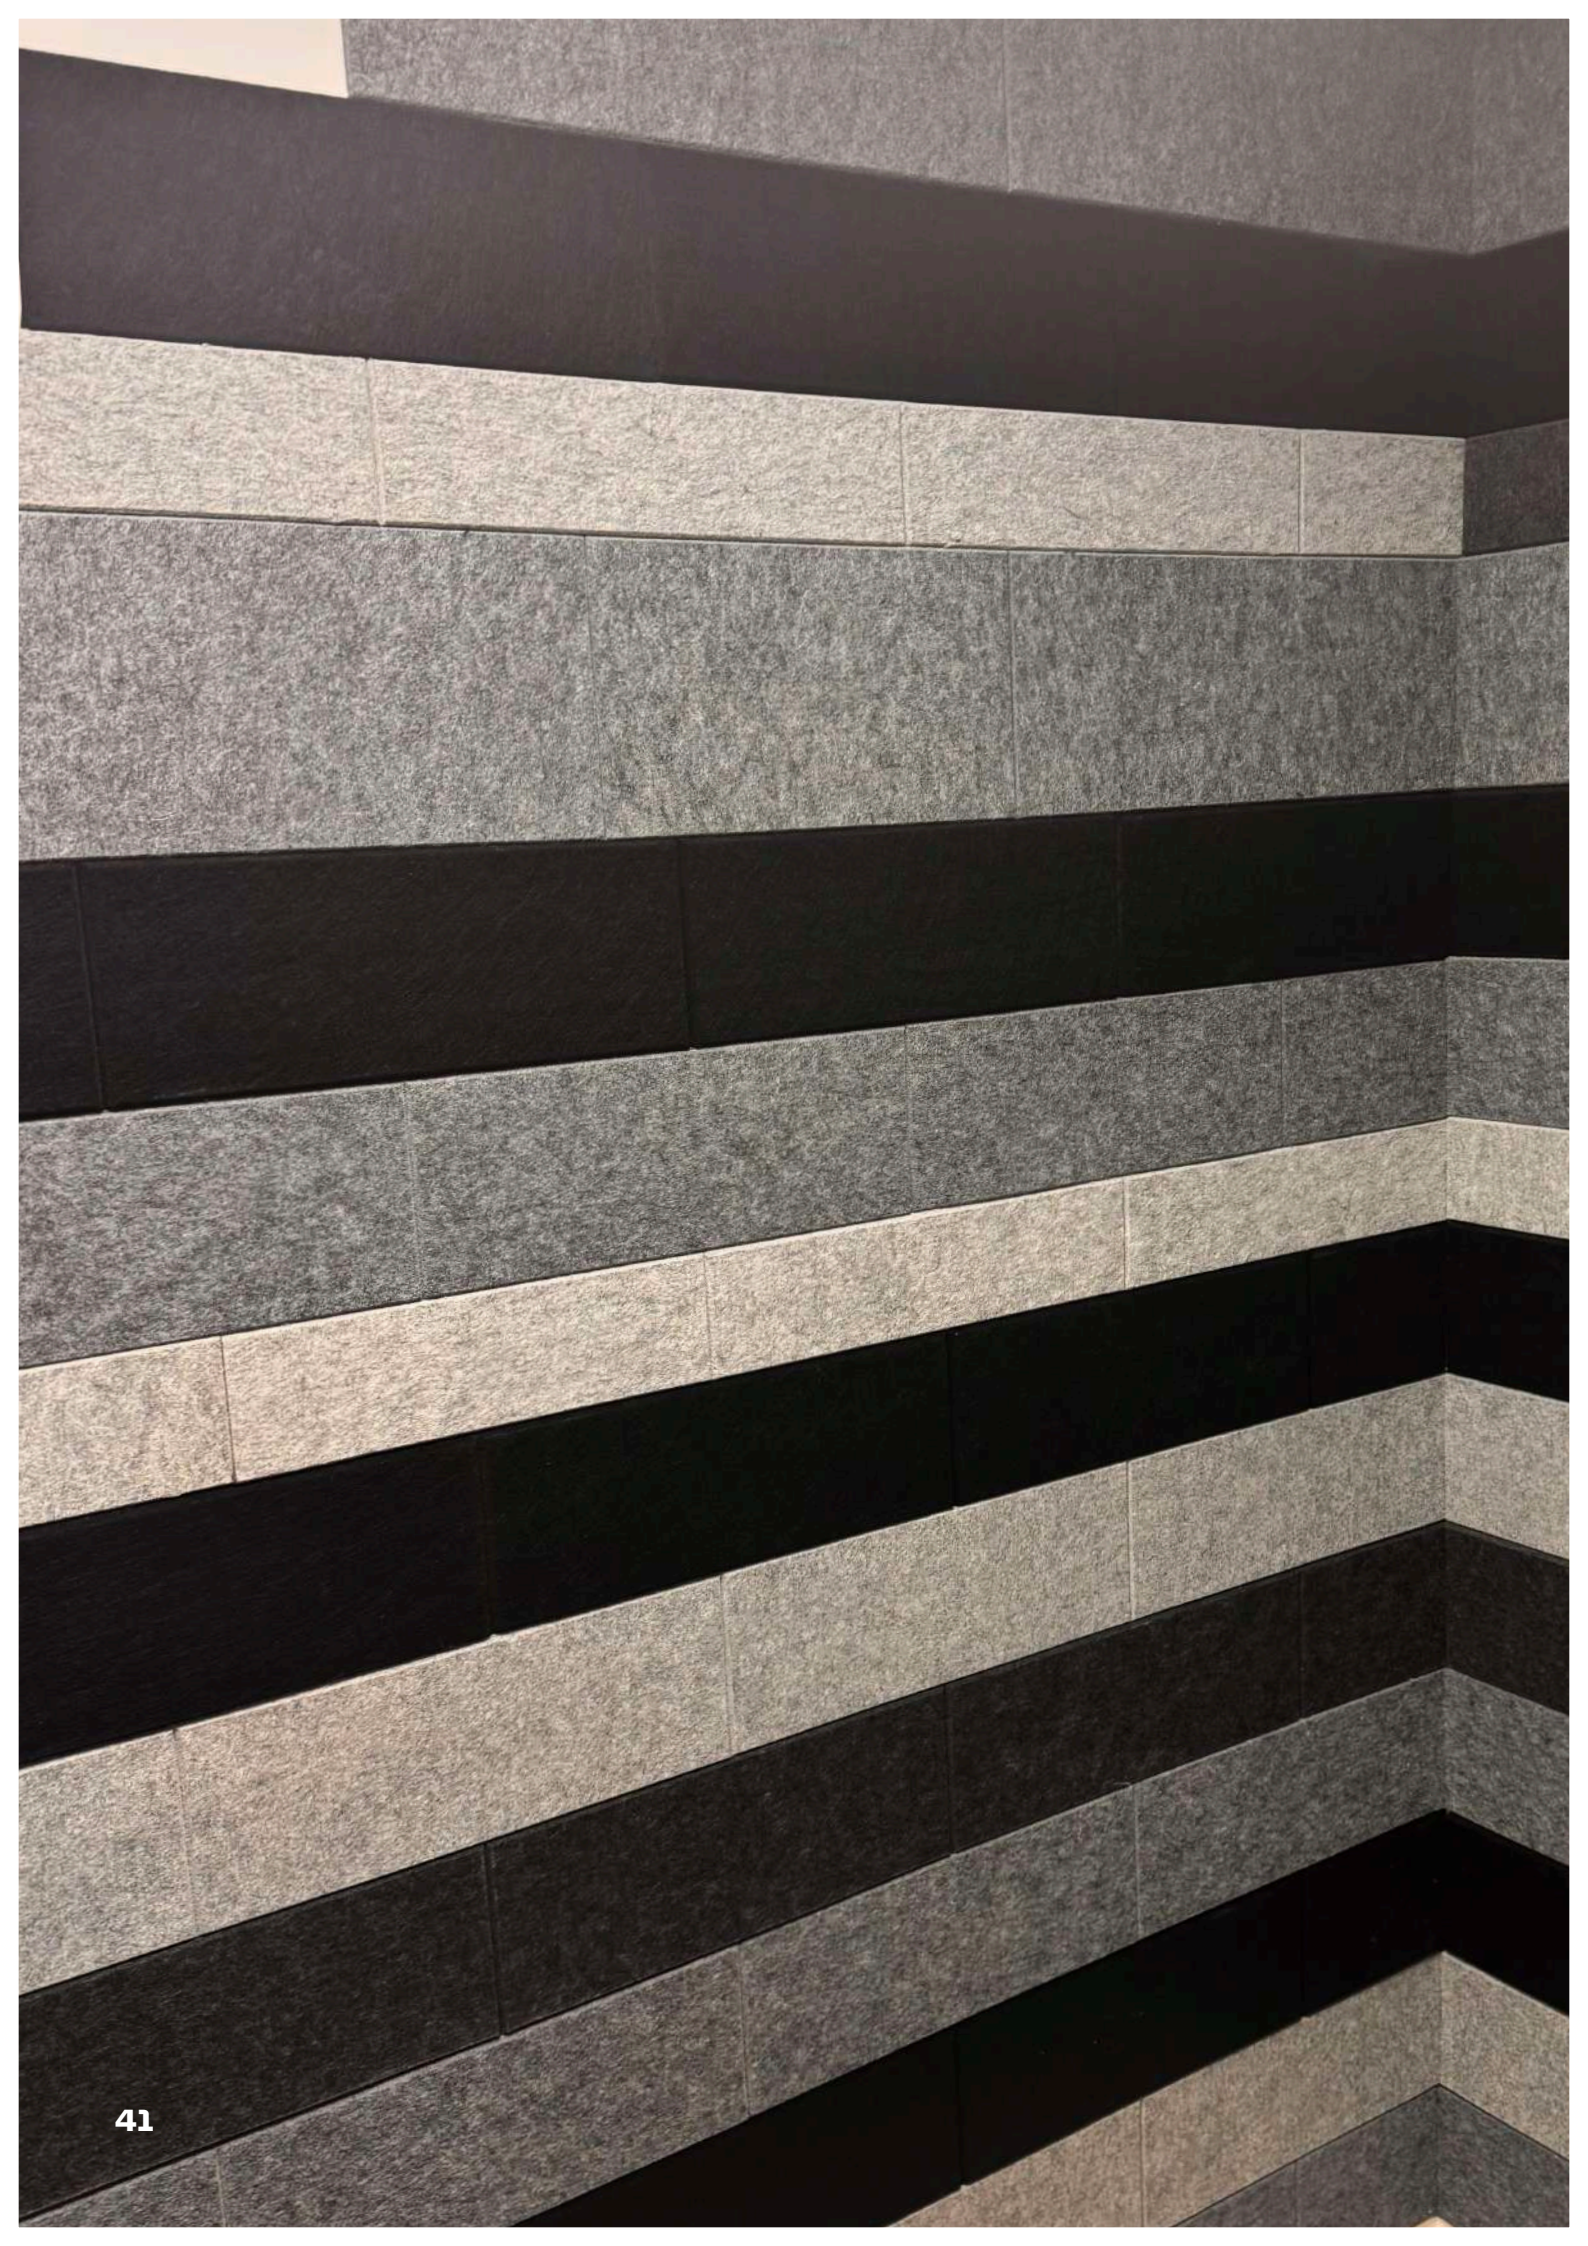

WALL PANELS

WALL CLADDERS

ADNAN POLAT
OFFICE

GEO ACOUSTIC WALL PIECES

A photograph of a theater interior. The wall is covered in vertical, ribbed 3D acoustic panels. A warm, orange light strip is mounted along the top edge of the wall. In the foreground, the back of several orange upholstered seats is visible.