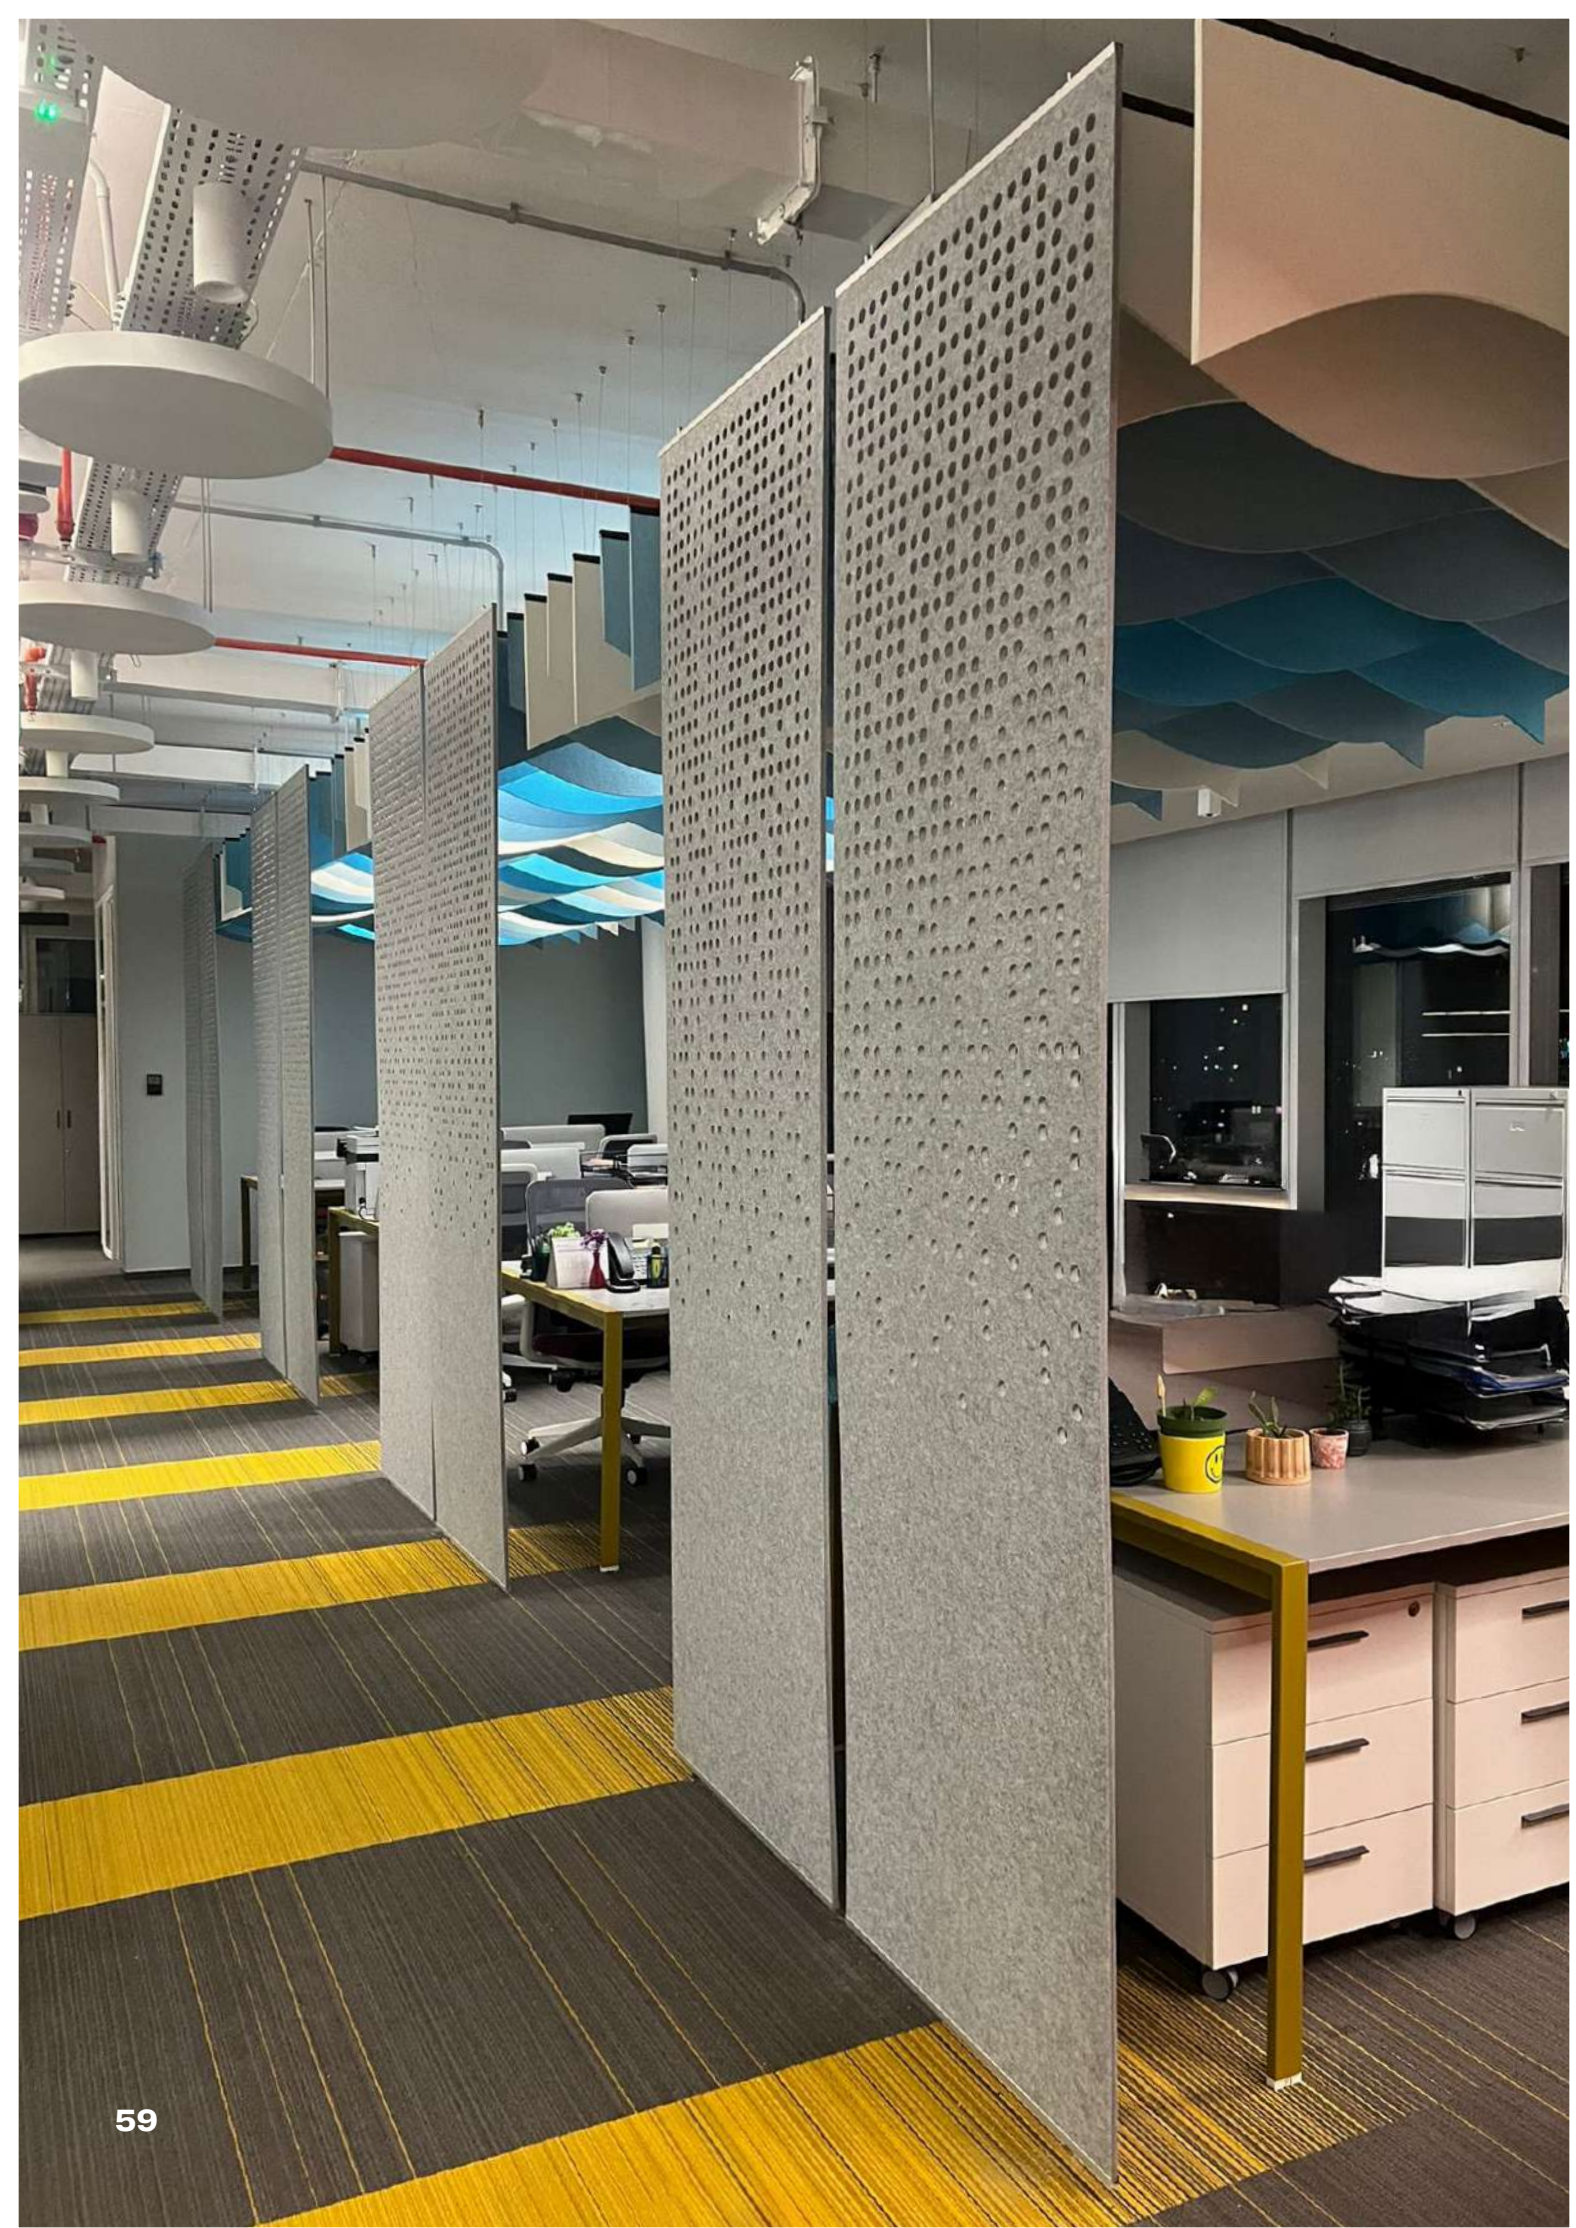

TECHNO-PARK
PROJECT

ACOUSTIC LIGHTING DESIGNS

ACOUSTIC CEILING CLADDINGS

ACOUSTIC CEILING PANELS

SUSPENDED CEILING PANELS

ACOUSTIC CEILING CURTAINS

The image shows a modern office space. The ceiling is a prominent feature, consisting of a grid of white lines forming square panels, each filled with a black, diamond-shaped acoustic mesh. Below the ceiling, the office is furnished with light-colored wooden desks and chairs. A large window on the right side of the frame provides a view of a dense urban skyline with various skyscrapers under a clear sky. The lighting is bright, suggesting daytime.

WALL PANELS

WALL CLADDERS

ADNAN POLAT
OFFICE

GEO ACOUSTIC WALL PIECES

A photograph of a theater interior. The wall is covered in vertical, ribbed 3D acoustic panels. A warm, orange light strip is mounted along the top edge of the wall. In the foreground, the back of several orange upholstered seats is visible.

3D ACOUSTIC WALL PANELS

WOOD SLATTED PANELS

Seperator

Seperatör

Hanging Seperators
Askılı Seperatörler

Footed Seperators
Ayaklı Seperatörler

Desk Seperators
Masa Seperatörleri

HANGING SEPERA- TORS