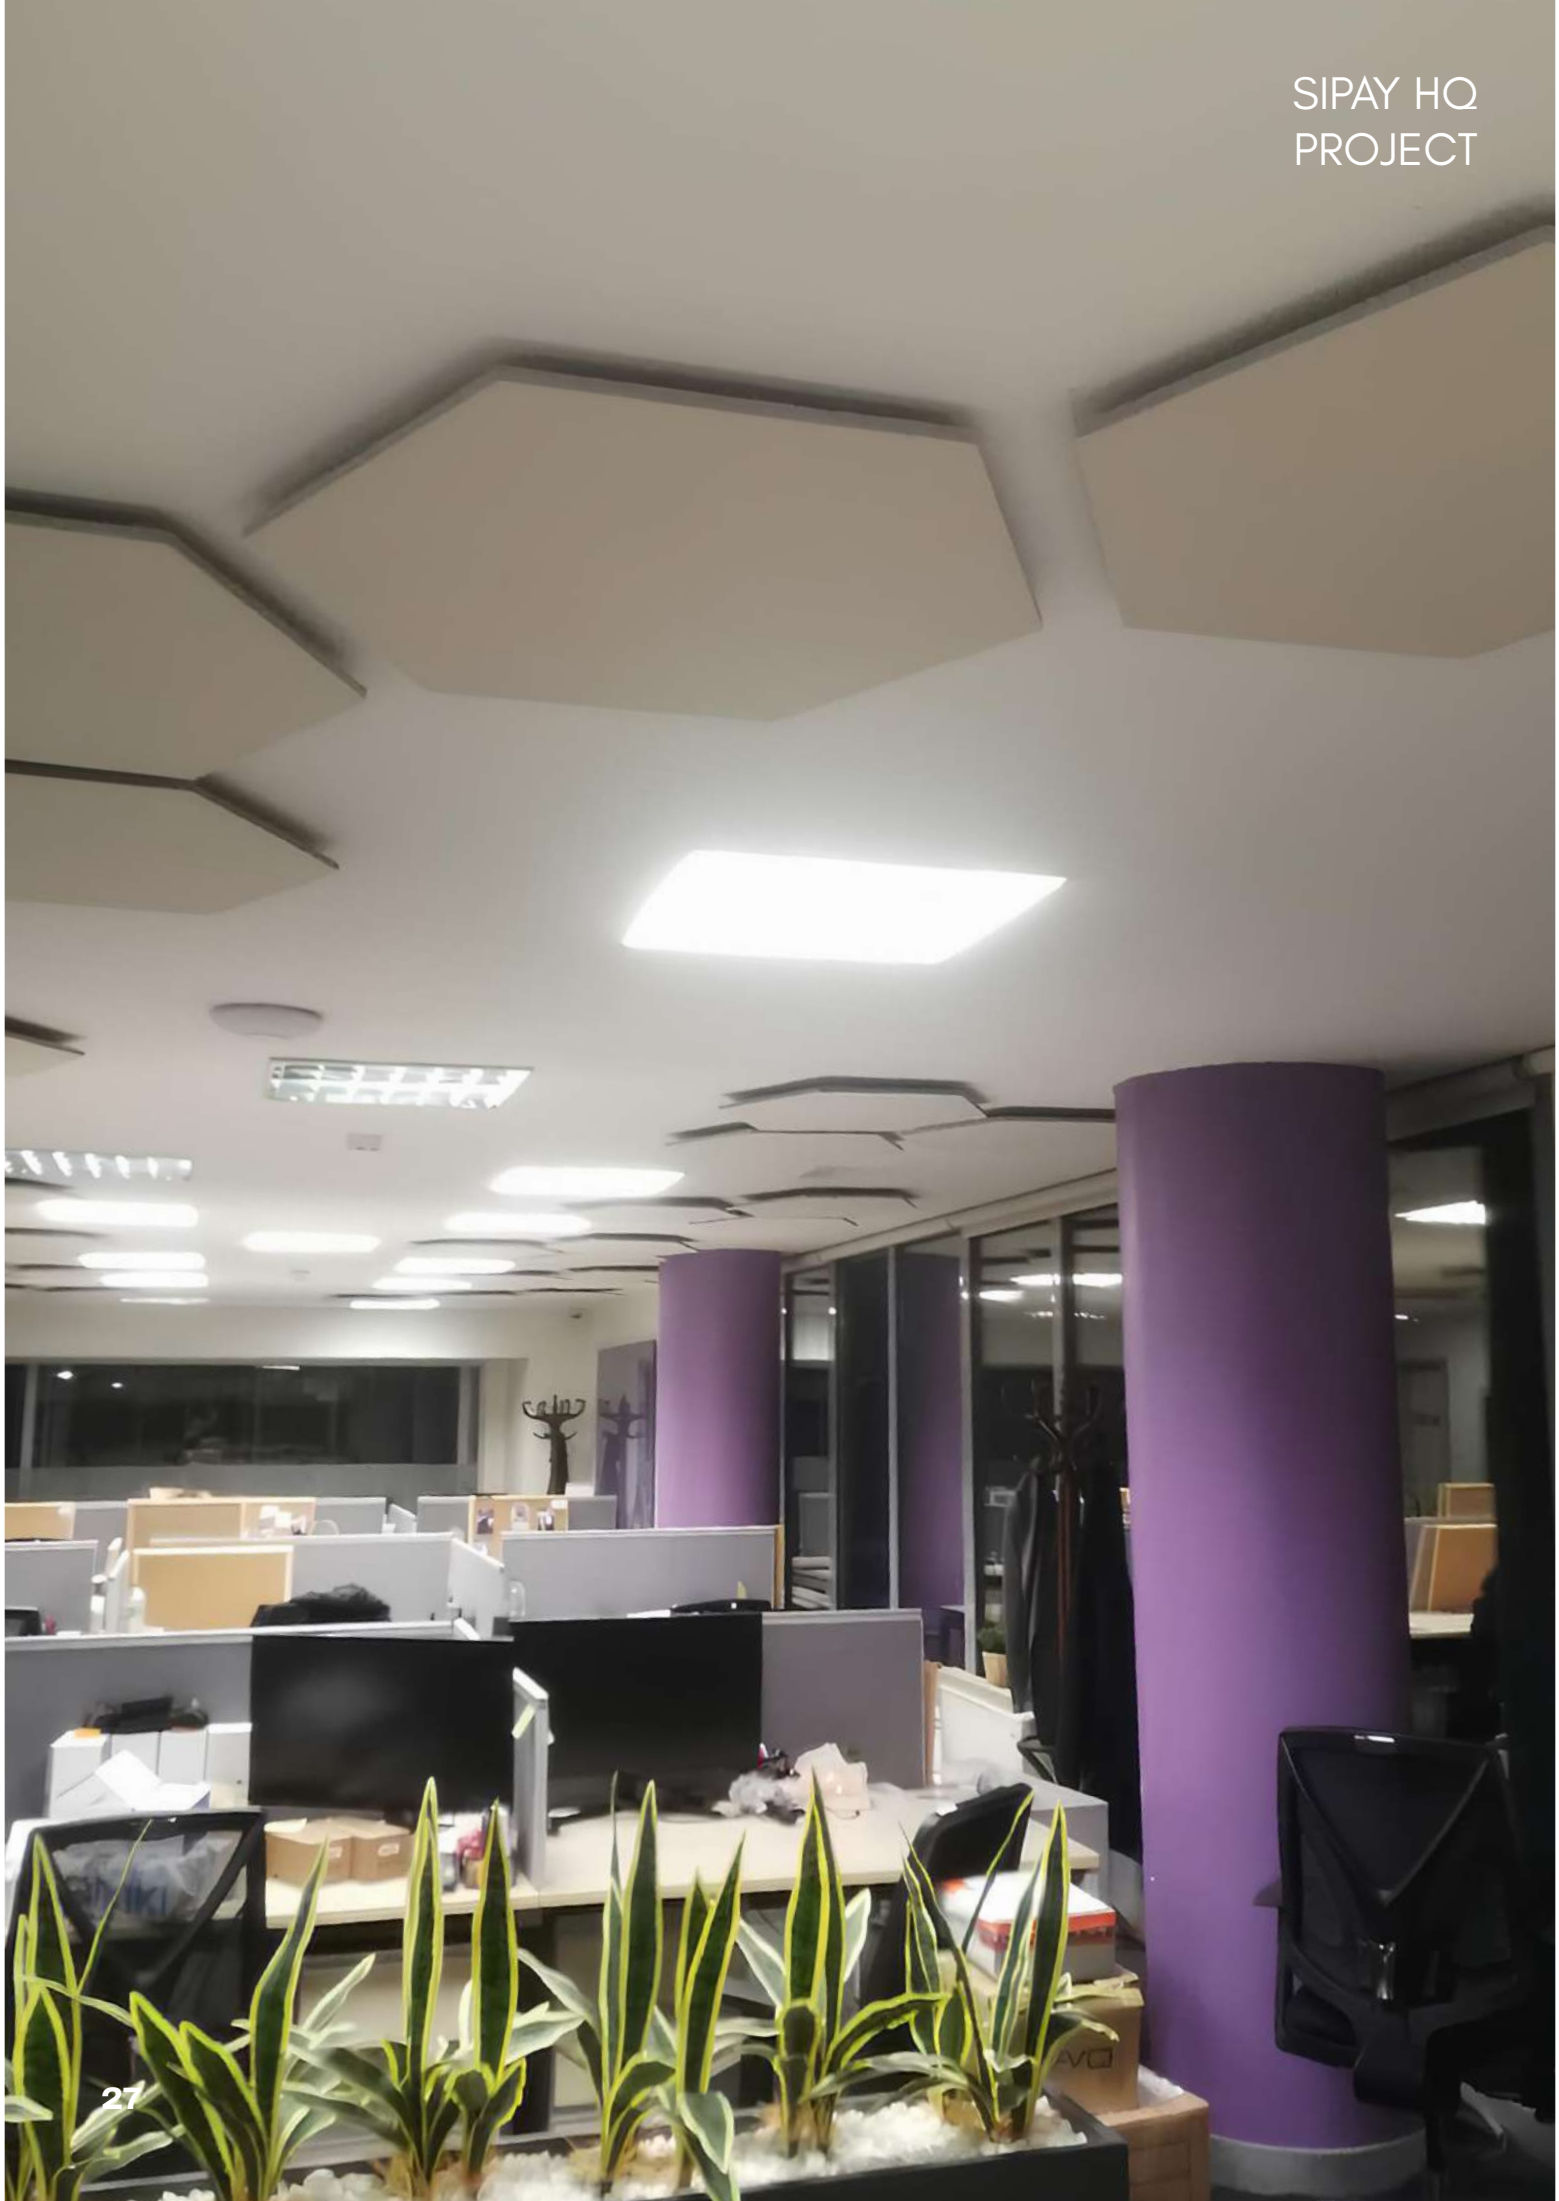

TECHNO-PARK
PROJECT

ACOUSTIC LIGHTING DESIGNS

ACOUSTIC CEILING CLADDINGS

ACOUSTIC CEILING PANELS

SUSPENDED CEILING PANELS

ACOUSTIC CEILING CURTAINS

The image shows a modern office space. The ceiling is a prominent feature, consisting of a grid of white lines forming square panels, each filled with a black, diamond-shaped acoustic mesh. Below the ceiling, the office is furnished with light-colored wooden desks and chairs. A large window on the right side of the frame provides a view of a dense urban skyline with various skyscrapers under a clear sky. The lighting is bright, suggesting daytime.