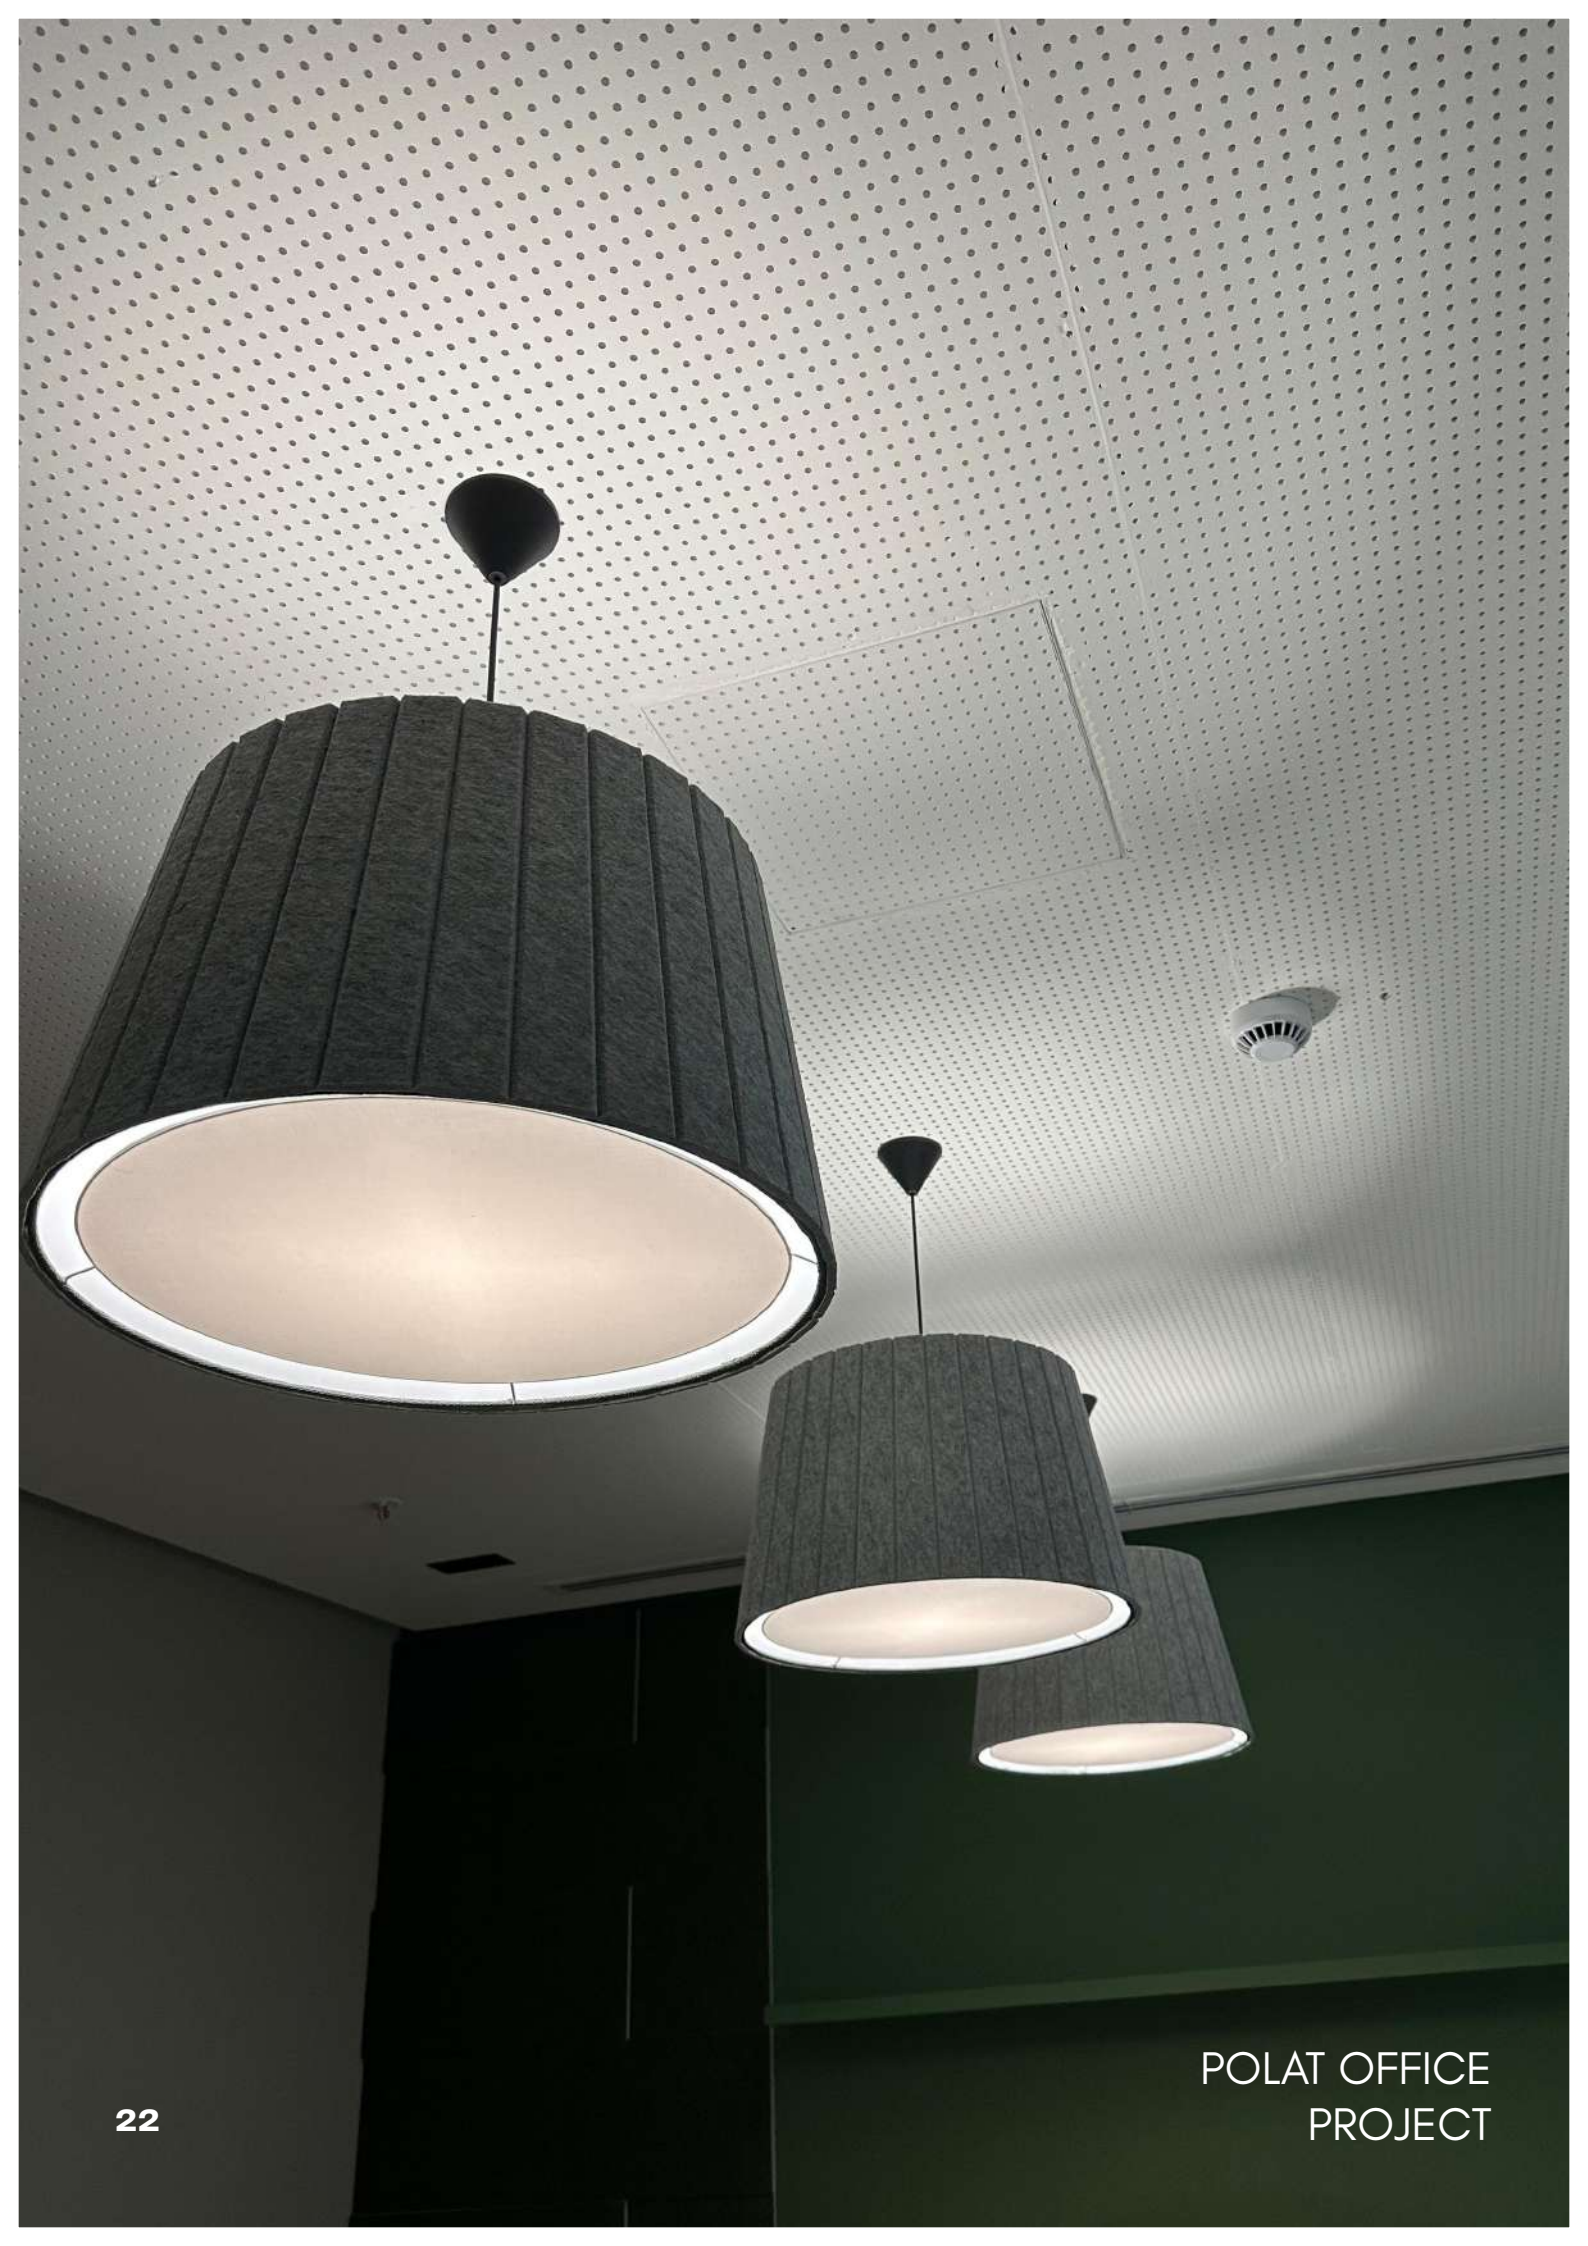

TECHNO-PARK
PROJECT

ACOUSTIC LIGHTING DESIGNS

ACOUSTIC CEILING CLADDINGS

ACOUSTIC CEILING PANELS

SUSPENDED CEILING PANELS

ACOUSTIC CEILING CURTAINS

The image shows a modern office space. The ceiling is a prominent feature, consisting of a grid of white lines forming square panels, each filled with a black, diamond-shaped acoustic mesh. Below the ceiling, the office is furnished with light-colored wooden desks and chairs. A large window on the right side of the frame provides a view of a dense urban skyline with various skyscrapers under a clear sky. The lighting is bright, suggesting daytime.