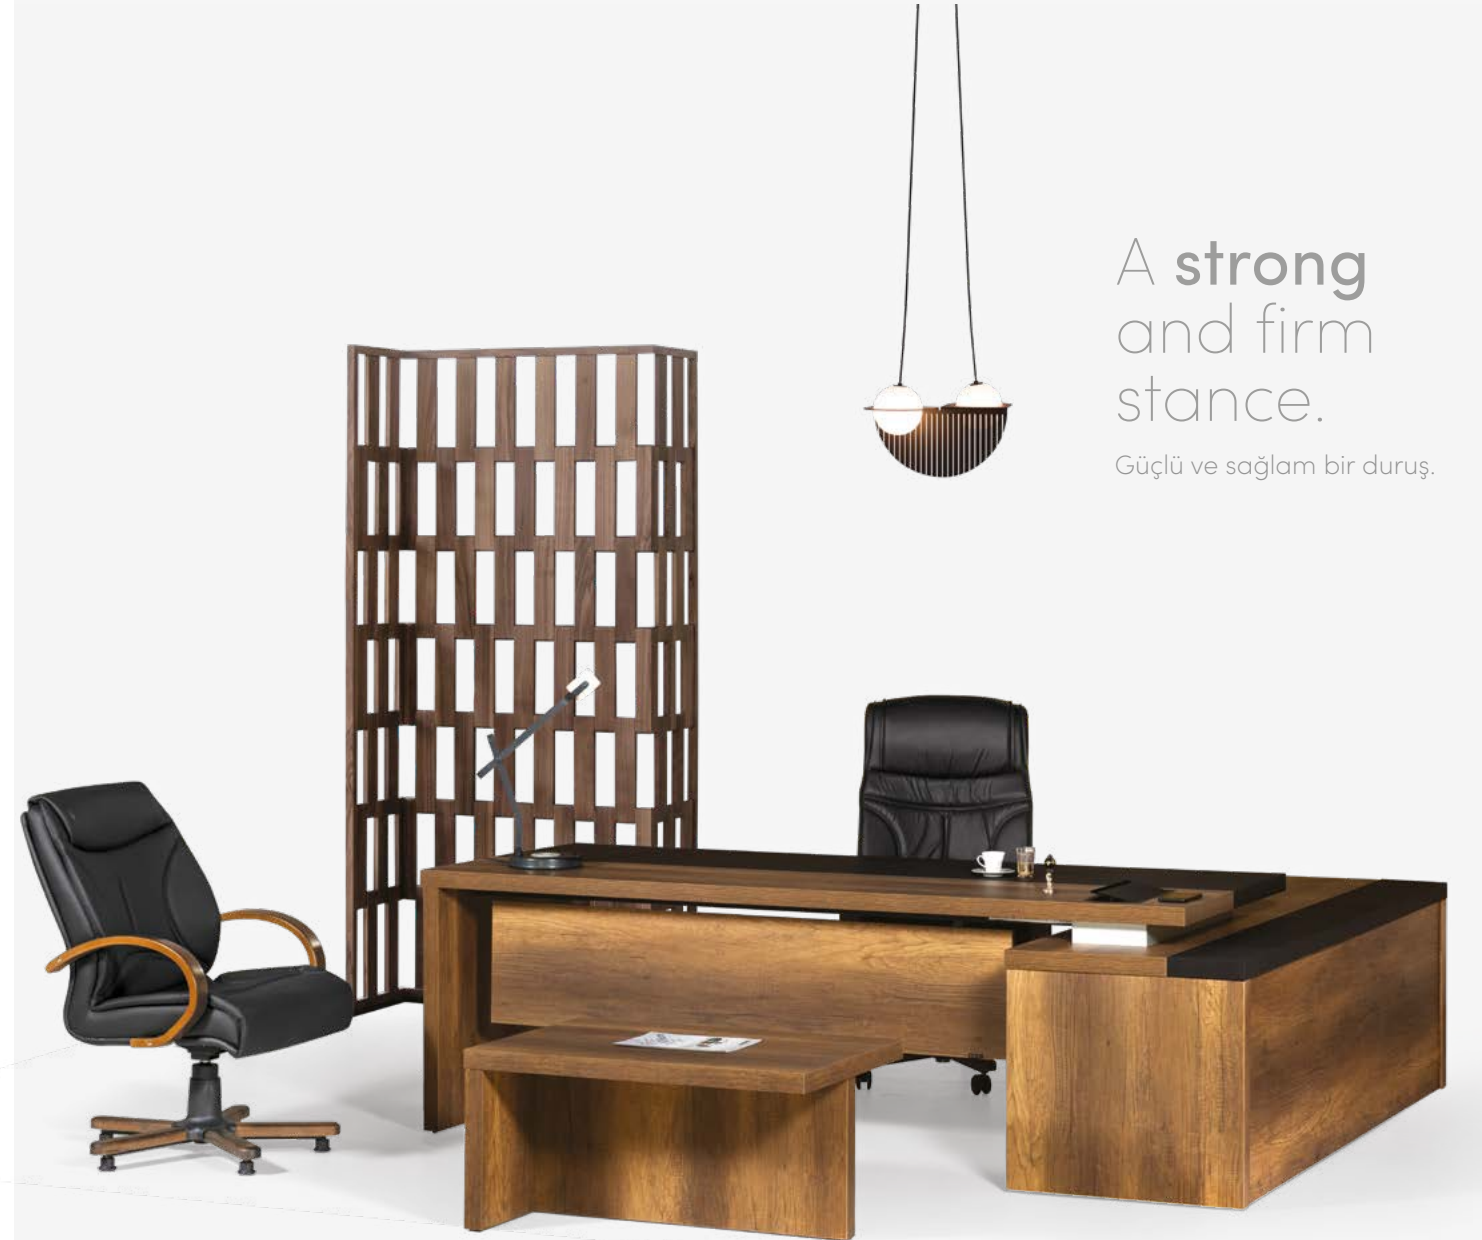

SEHPA / COFFEE TABLE

Şekil / Figure	Kod/Coding	Ölçü / Dimension (cm)			Paket / Package		
		U / Length	G / Width	Y / Height	Kg	M3	Pk
	0632	60	60	40			

 Antrasit Gri / Beyaz
 Antrasit Gray / White

APEX

A **strong**
and firm
stance.