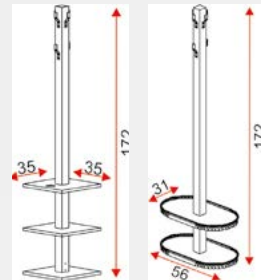

BANKO / RECEPTION DESK

FLAT

L :140/160/180/200
W : 58
H :120

ASKILIK

Clothes Tree

Ori-S-100

Ovi-E-101

Technological Product